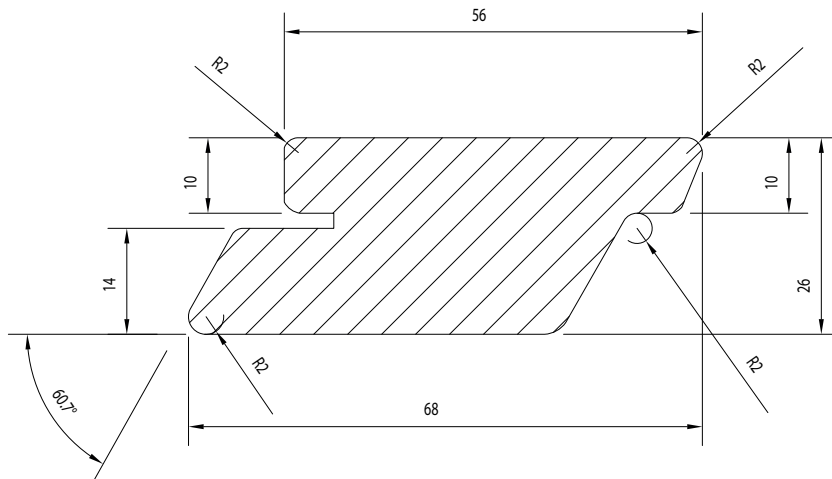

elements[®]

vulcan

Product	Elements Vulcan
Type/ profiel	Huntly
Afmeting	26 x 68 mm
Werkende maat	26 x 68 mm